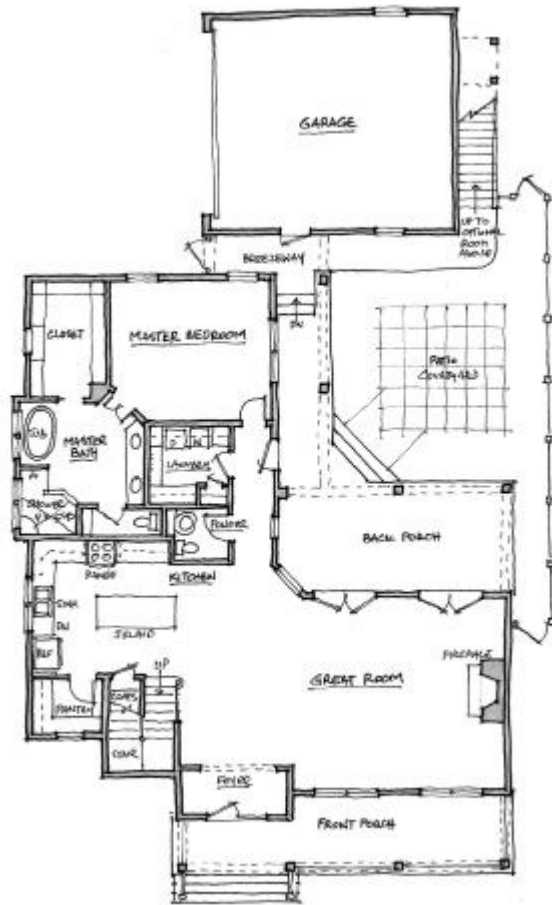

1st Floor

“Building Your Coastal Lifestyle” • (904) 758-4380 • www.GlennLaytonHomes.com

© 2013 Glenn Layton Homes, LLC. Seller reserves the right to make changes or modifications to prices, plans, plan specifications, materials, features and colors without notice. Plans, landscaping and elevation renderings are artist’s conceptions, are not to scale, and may not accurately depict the homes or lots as they are built. These illustrations may depict options and features that are not standard on all models. Optional features may be included at additional cost and are subject to construction cut-off dates. All references to square footage are approximate and may vary with elevations. Lot fencing and walls may not be included in the purchase, and if included, will vary according to size and location of the lot. Exterior treatments, window locations, and room configurations may vary with elevation. Model home interior decorating, landscaping, fencing, and other amenities are for display purposes only. This brochure is for illustrative purposes only and is not a part of a legal contract.