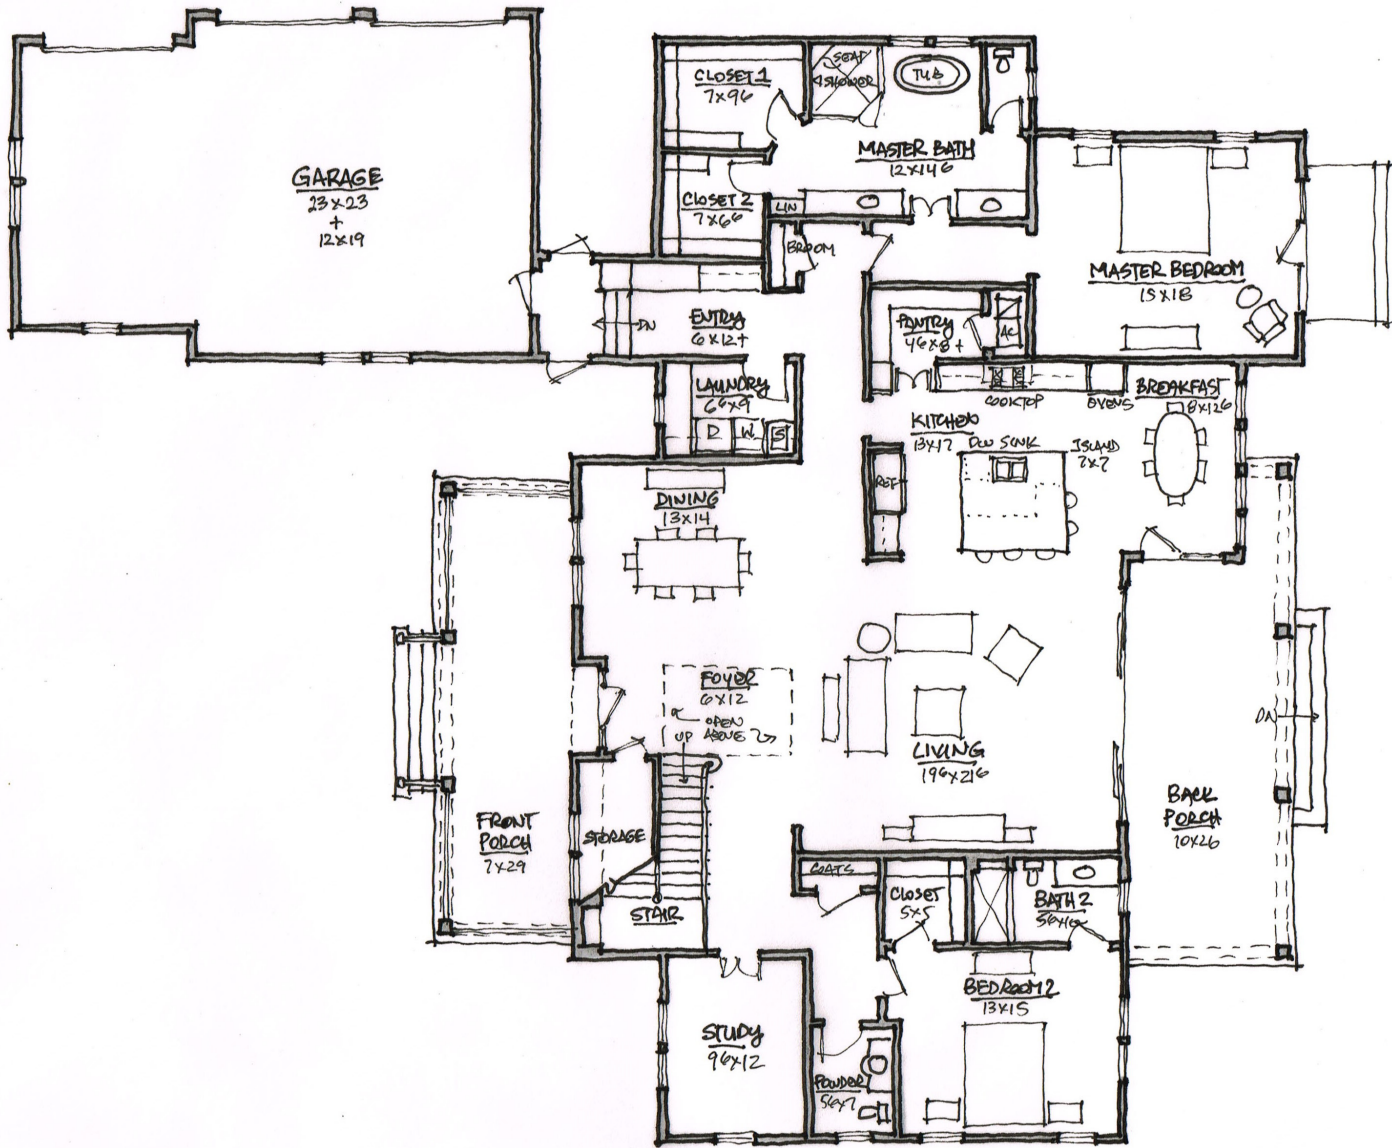

GLENN LAYTON HOMES

RIVER STORY

THE PLANTATION

BUILDER OF THE  SMARTHOME

WWW.GLENNLAYTONHOMES.COM

MICHAEL STAUFFER
Architect
© Copyright all rights reserved

1ST FLOOR PLAN
RIVER STORY
1" = 10'-0"
GLENN LAYTON HOMES
July 26, 2015

GLENN LAYTON HOMES

FIRST FLOOR

MICHAEL STAUFFER
Architect
© Copyright all rights reserved

2ND FLOOR PLAN
RIVER STORY
1" = 10'-0"
GLH MODA
July 26, 2015

GLENN LAYTON HOMES

SECOND FLOOR

GLENN
LAYTON
HOMES