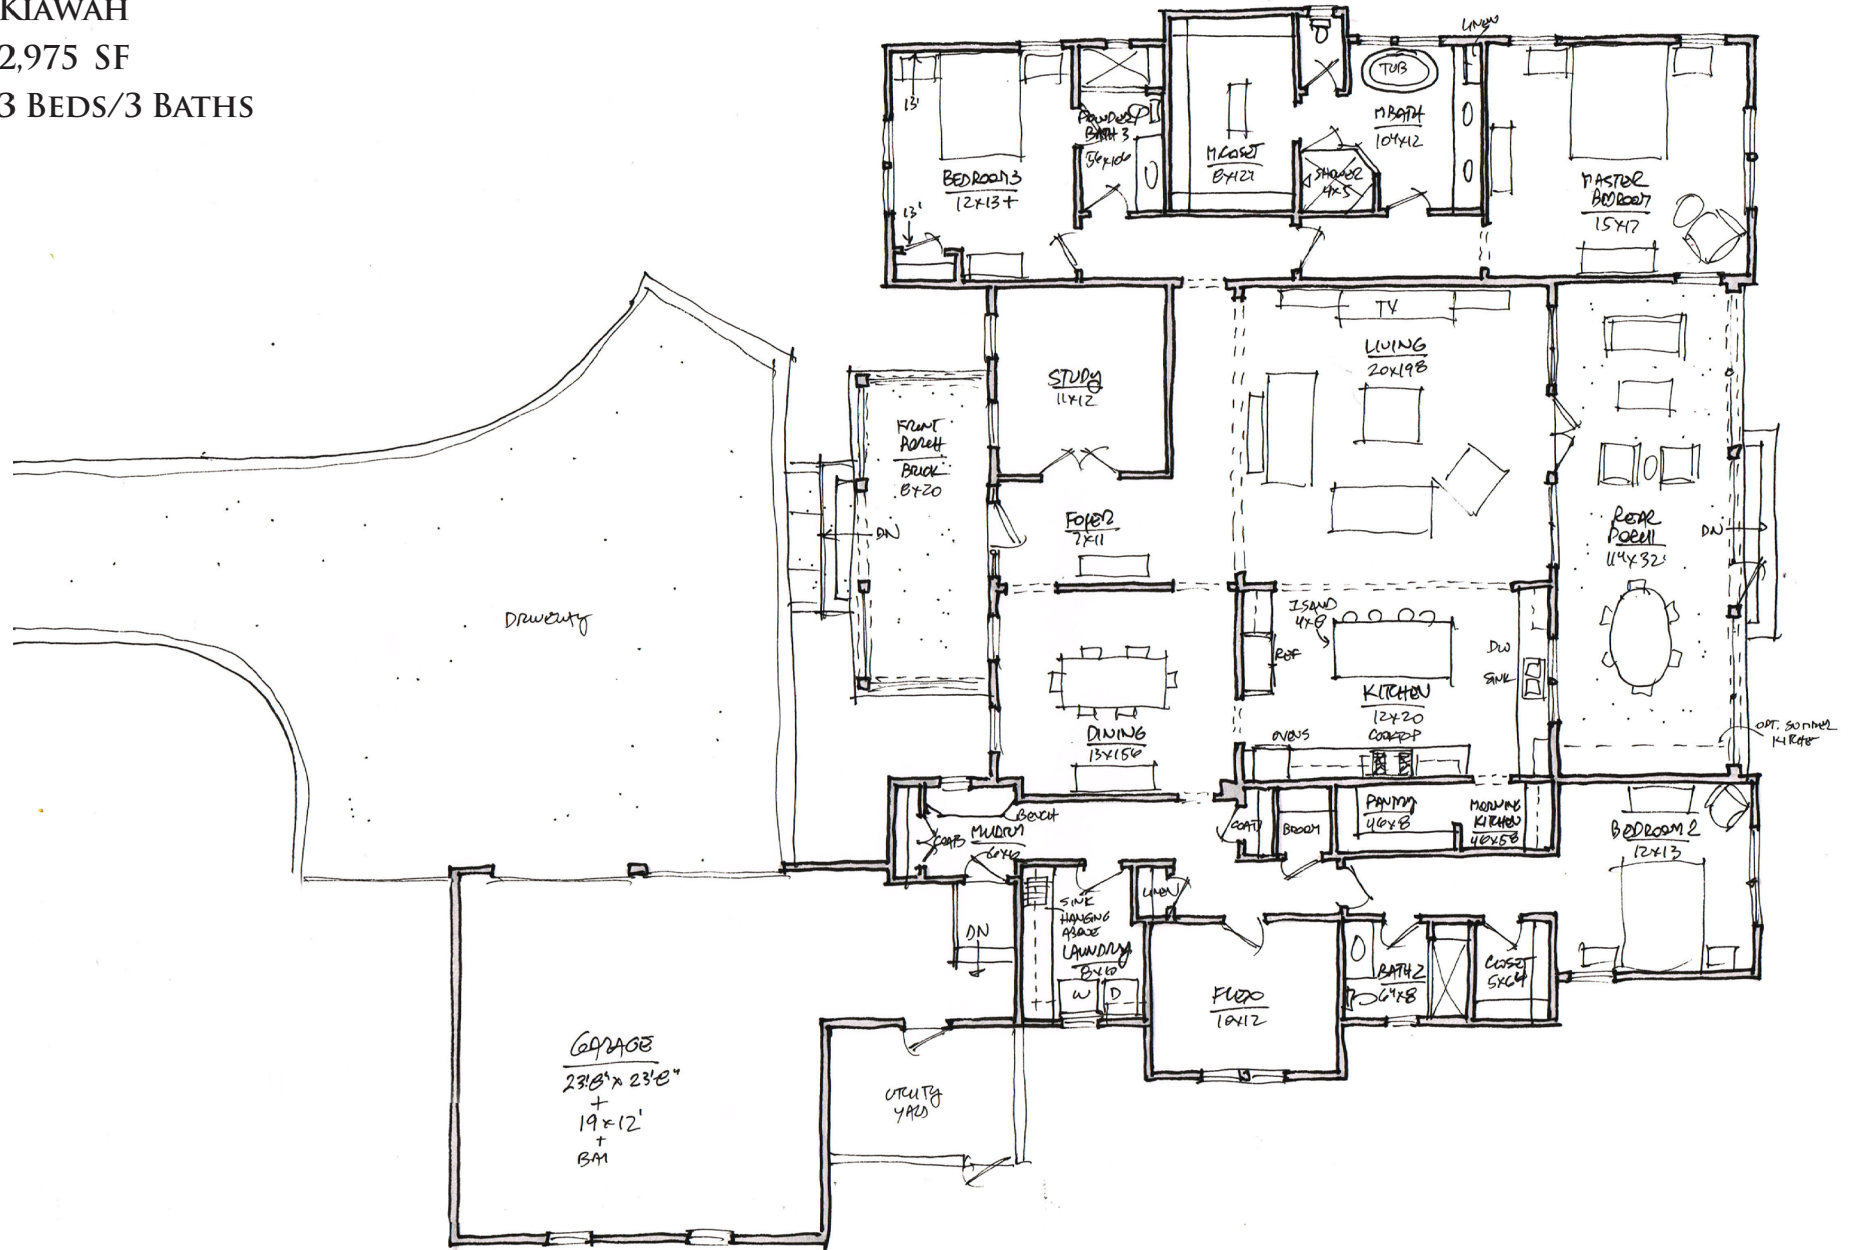

GLENN LAYTON **HOMES**

KIAWAH

BUILDER OF THE  **SMARTHOME**

WWW.GLENNLAYTONHOMES.COM

FIRST FLOOR

KIAWAH
2,975 SF
3 BEDS/3 BATHS

"BUILDING YOUR COASTAL LIFESTYLE"

(904) 758-4380

WWW.GLENNLAYTONHOMES.COM

© 2017 Glenn Layton Homes, LLC. Seller reserves the right to make changes or modifications to prices, plans, plan specifications, materials, features and colors without notice. Plans, landscaping and elevation renderings are artist's conceptions, are not to scale, and may not accurately depict the homes or lots as they are built. These illustrations may depict options and features that are not standard on all models. Optional features may be included at additional cost and are subject to construction cut-off dates. All references to square footage are approximate and may vary with elevations. Lot fencing and walls may not be included in the purchase, and if included, will vary according to size and location of the lot. Exterior treatments, window locations, and room configurations may vary with elevation. Model home interior decorating, landscaping, fencing, and other amenities are for display purposes only. This brochure is for illustrative purposes only and is not a part of a legal contract.